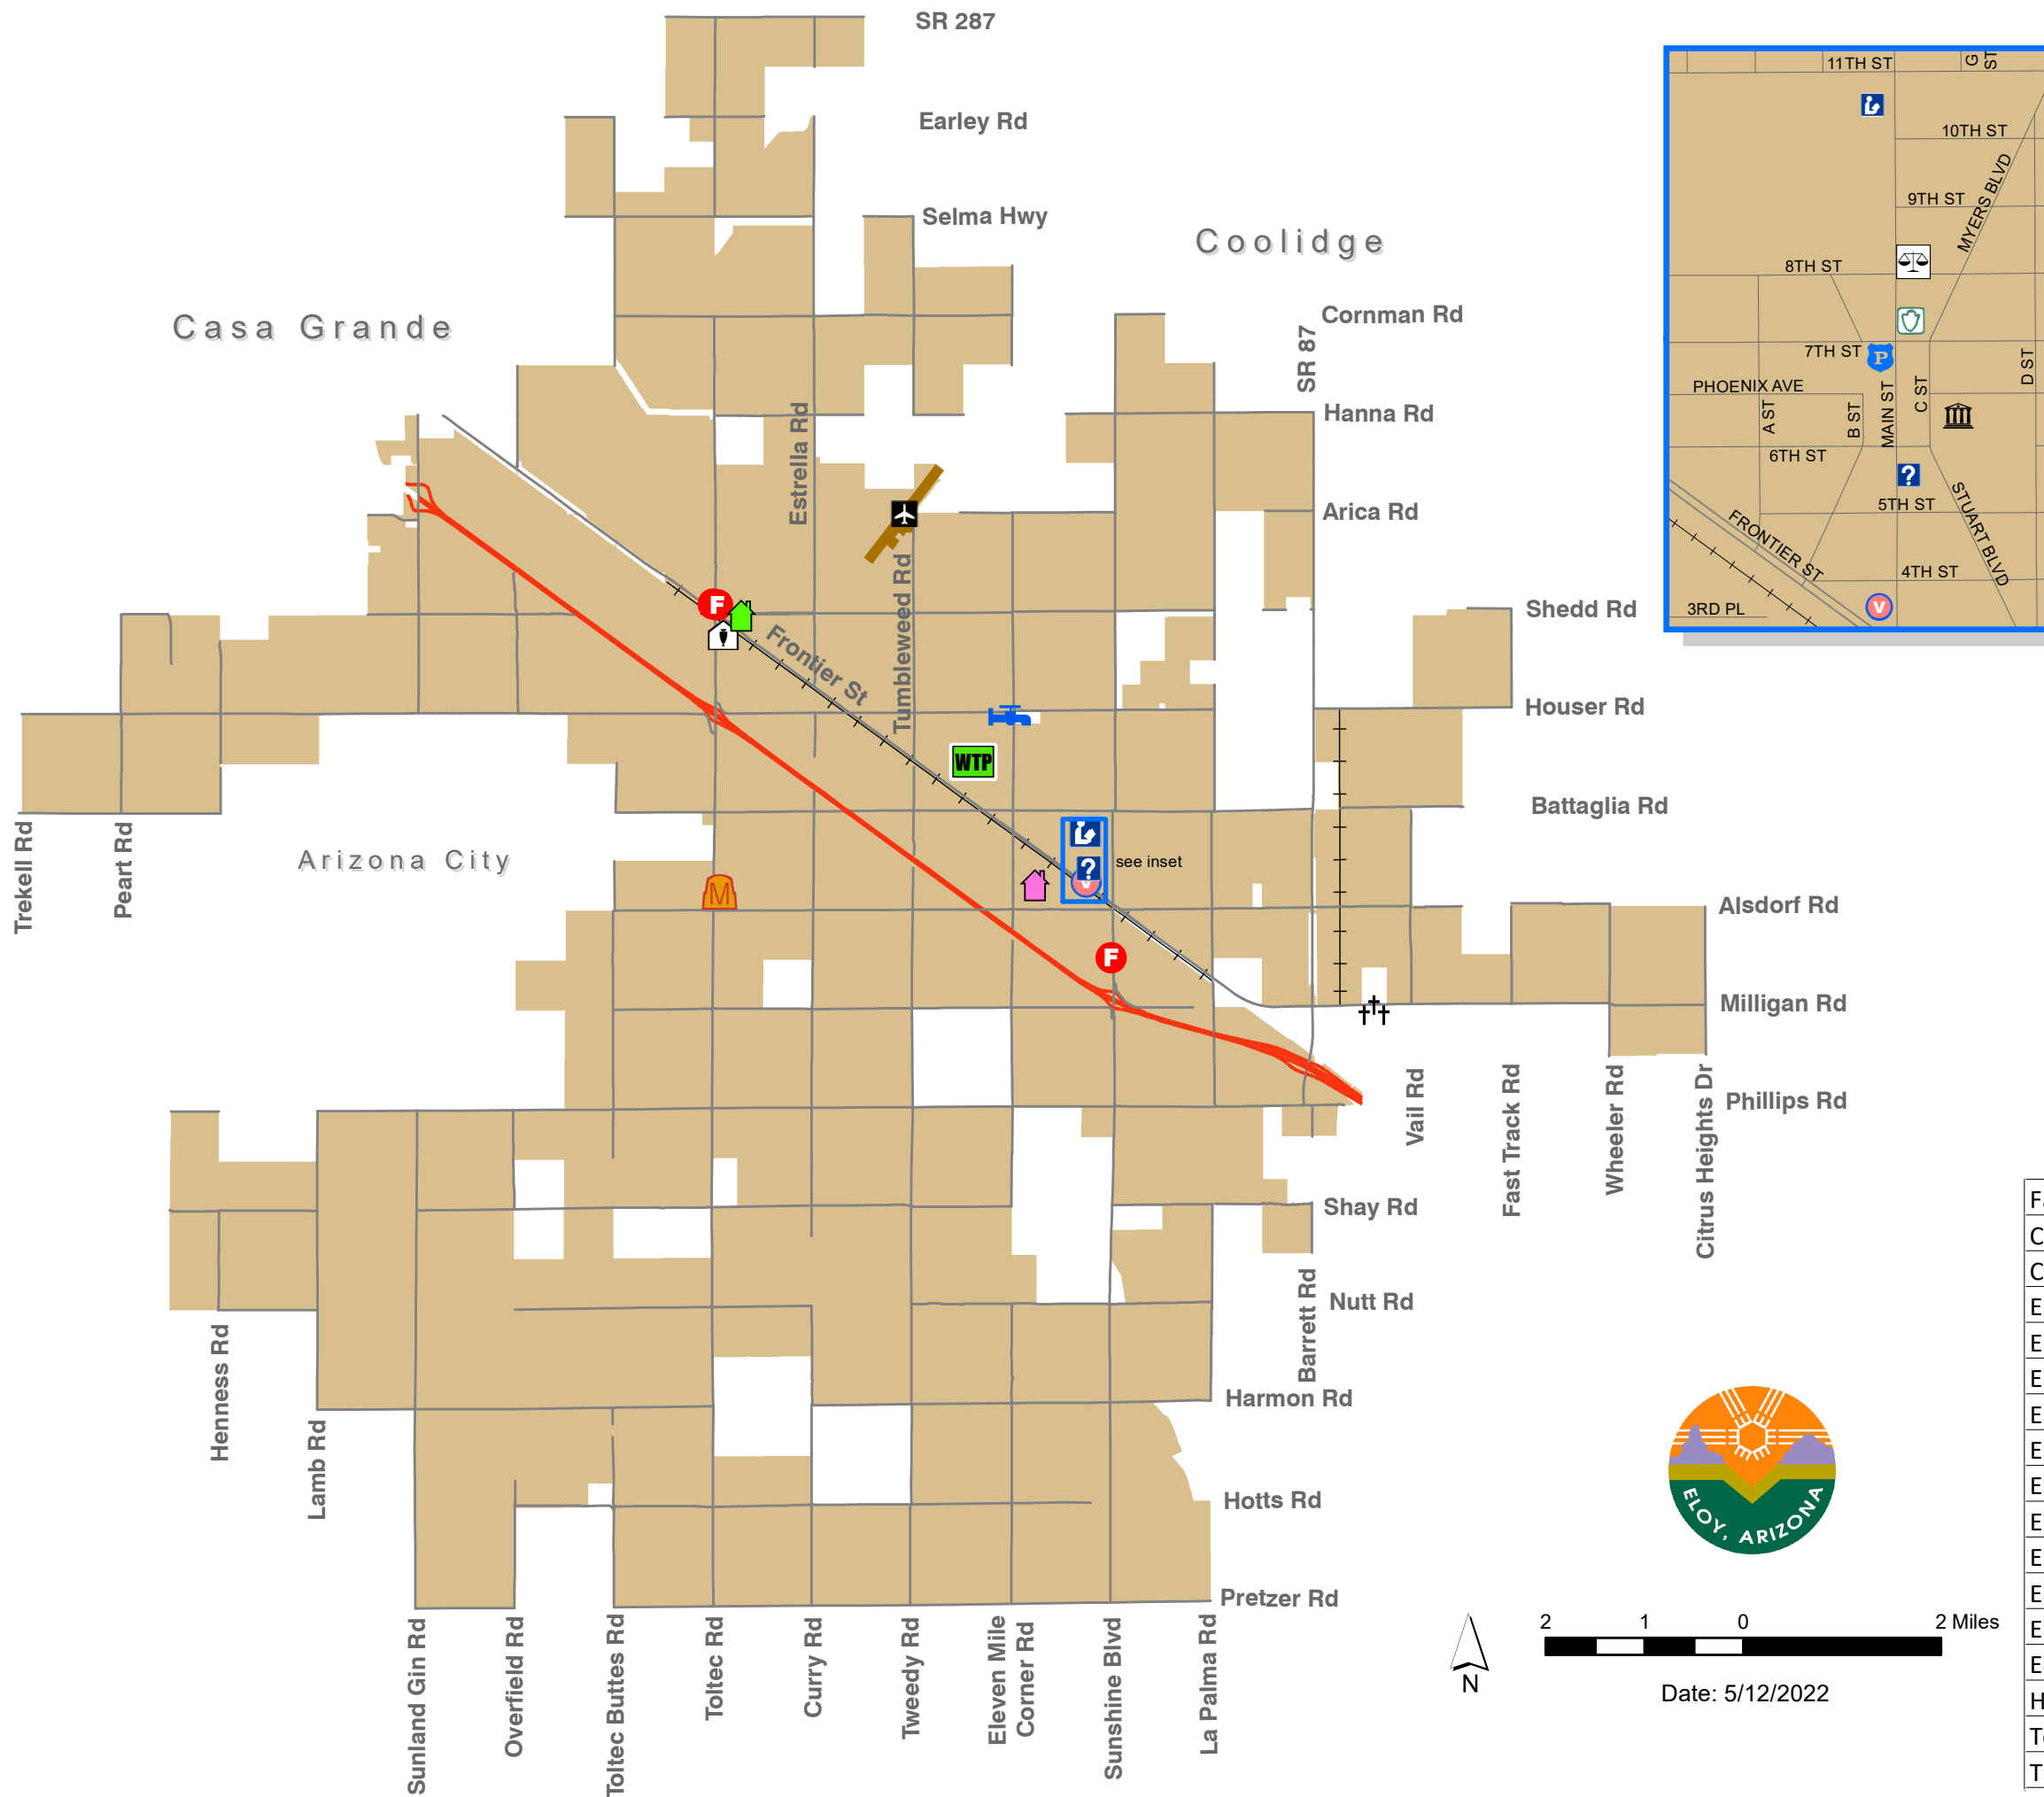

City of Eloy Public Buildings and Facilities Map

- ### Legend
- Toltec Senior Center
 - Troy Thomas Community Center
 - Fire Station
 - Eloy Police Department
 - Chamber of Commerce
 - Historic Museum/Visitor Center
 - Eloy Veterans Center
 - Wastewater Treatment Plant
 - Eloy Landfill
 - Eloy Public Works Department
 - Library (Pinal County)
 - Community Services Department
 - Eloy City Hall / Community Development Department
 - Eloy Municipal Court
 - Eloy Memorial Cemetery
 - Municipal Airport
 - Eloy City Limits

Facility	Address
Chamber of Commerce	515 N MAIN ST
Community Services (Parks & Rec)	100 E 7TH ST
Eloy City Hall	595 N C ST
Eloy Fire District Administration	4010 N TOLTEC RD
Eloy Fire District Station #521	500 S SUNSHINE BLVD
Eloy Fire District Station #522	4015 N TOLTEC RD
Eloy Landfill	305 N TOLTEC RD
Eloy Memorial Cemetery	5839 E MILLIGAN RD
Eloy Municipal Court	801 N MAIN ST
Eloy Police Department	630 N MAIN ST
Eloy Public Works	1137 W HOUSER RD
Eloy Santa Cruz Library	1000 N Main St
Eloy Veterans Center	308 N MAIN ST
Historic Museum/Visitor Center	3725 N CAMELOT ST
Toltec Senior Center	3650 W SHEDD RD
Troy Thomas Community Center	501 W 3RD PL