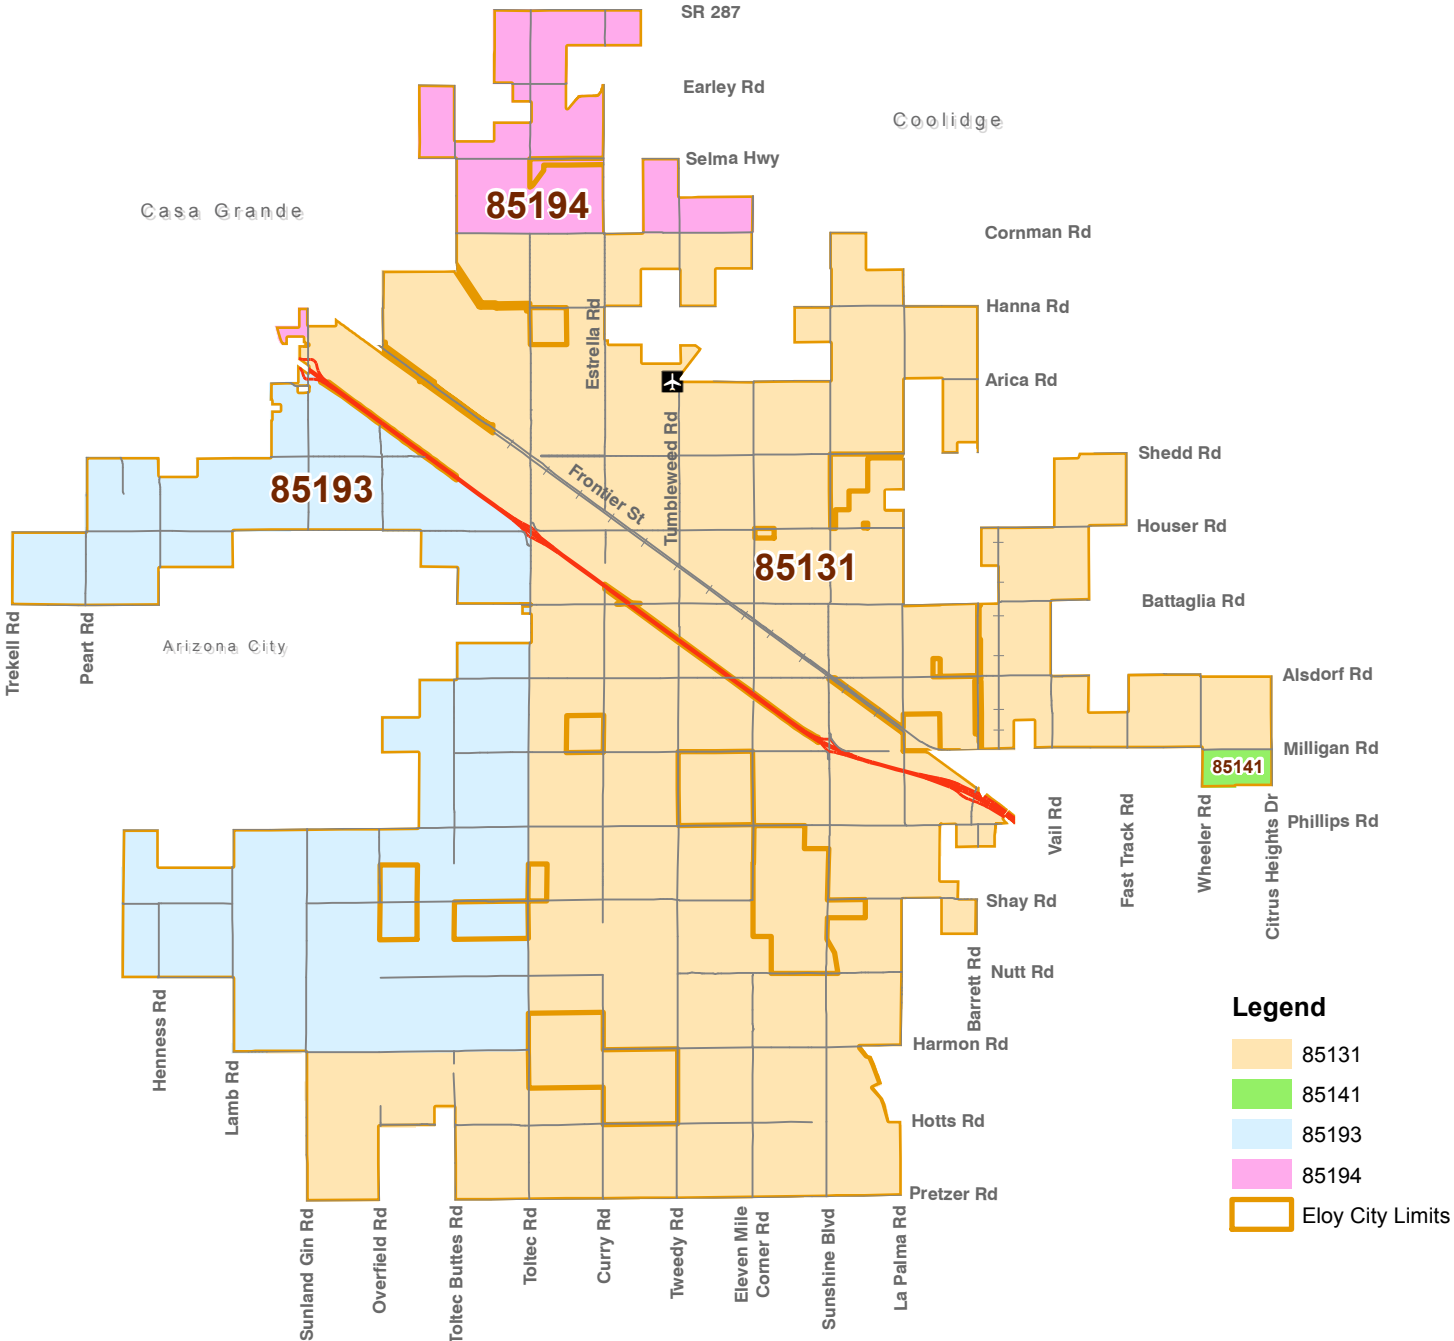

ZIP Codes

Legend

- 85131
- 85141
- 85193
- 85194
- Eloy City Limits

Date: 2/11/2021

Disclaimer: This map is furnished for reference purposes only and is not suitable for legal, financial, engineering, or surveying purposes or commitments. The City of Eloy assumes no responsibility for errors, omissions, or inaccuracies presented, and shall have neither liability nor responsibility for any direct or indirect loss or damage in connection with, or arising from, the information on this map. Any conclusions derived from this map are the responsibility of the user.