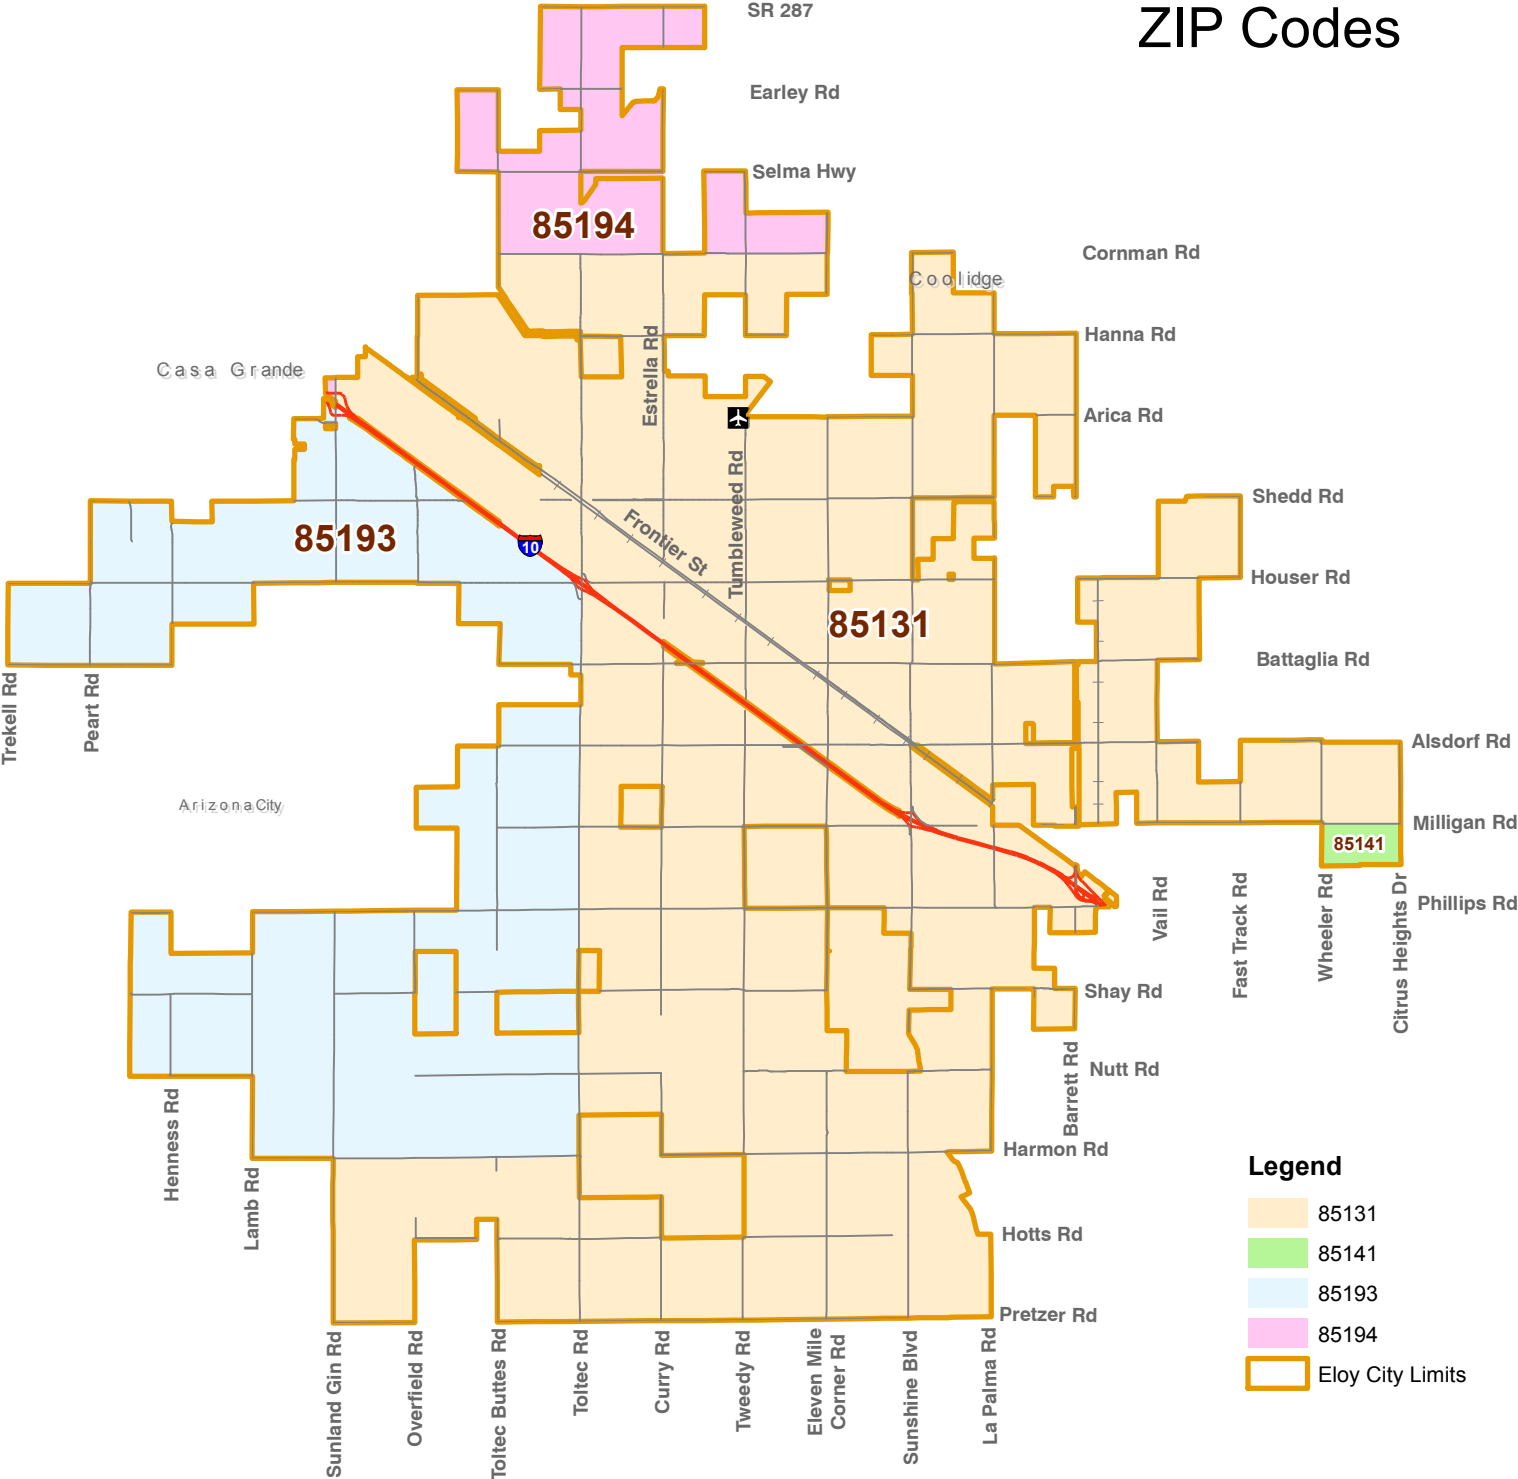

ZIP Codes

Legend

- 85131
- 85141
- 85193
- 85194
- Eloy City Limits

Date: 12/19/2018

Disclaimer: This map is furnished for reference purposes only and is not suitable for legal, financial, engineering, or surveying purposes or commitments. The City of Eloy assumes no responsibility for errors, omissions, or inaccuracies presented, and shall have neither liability nor responsibility for any direct or indirect loss or damage in connection with, or arising from, the information on this map. Any conclusions derived from this map are the responsibility of the user.