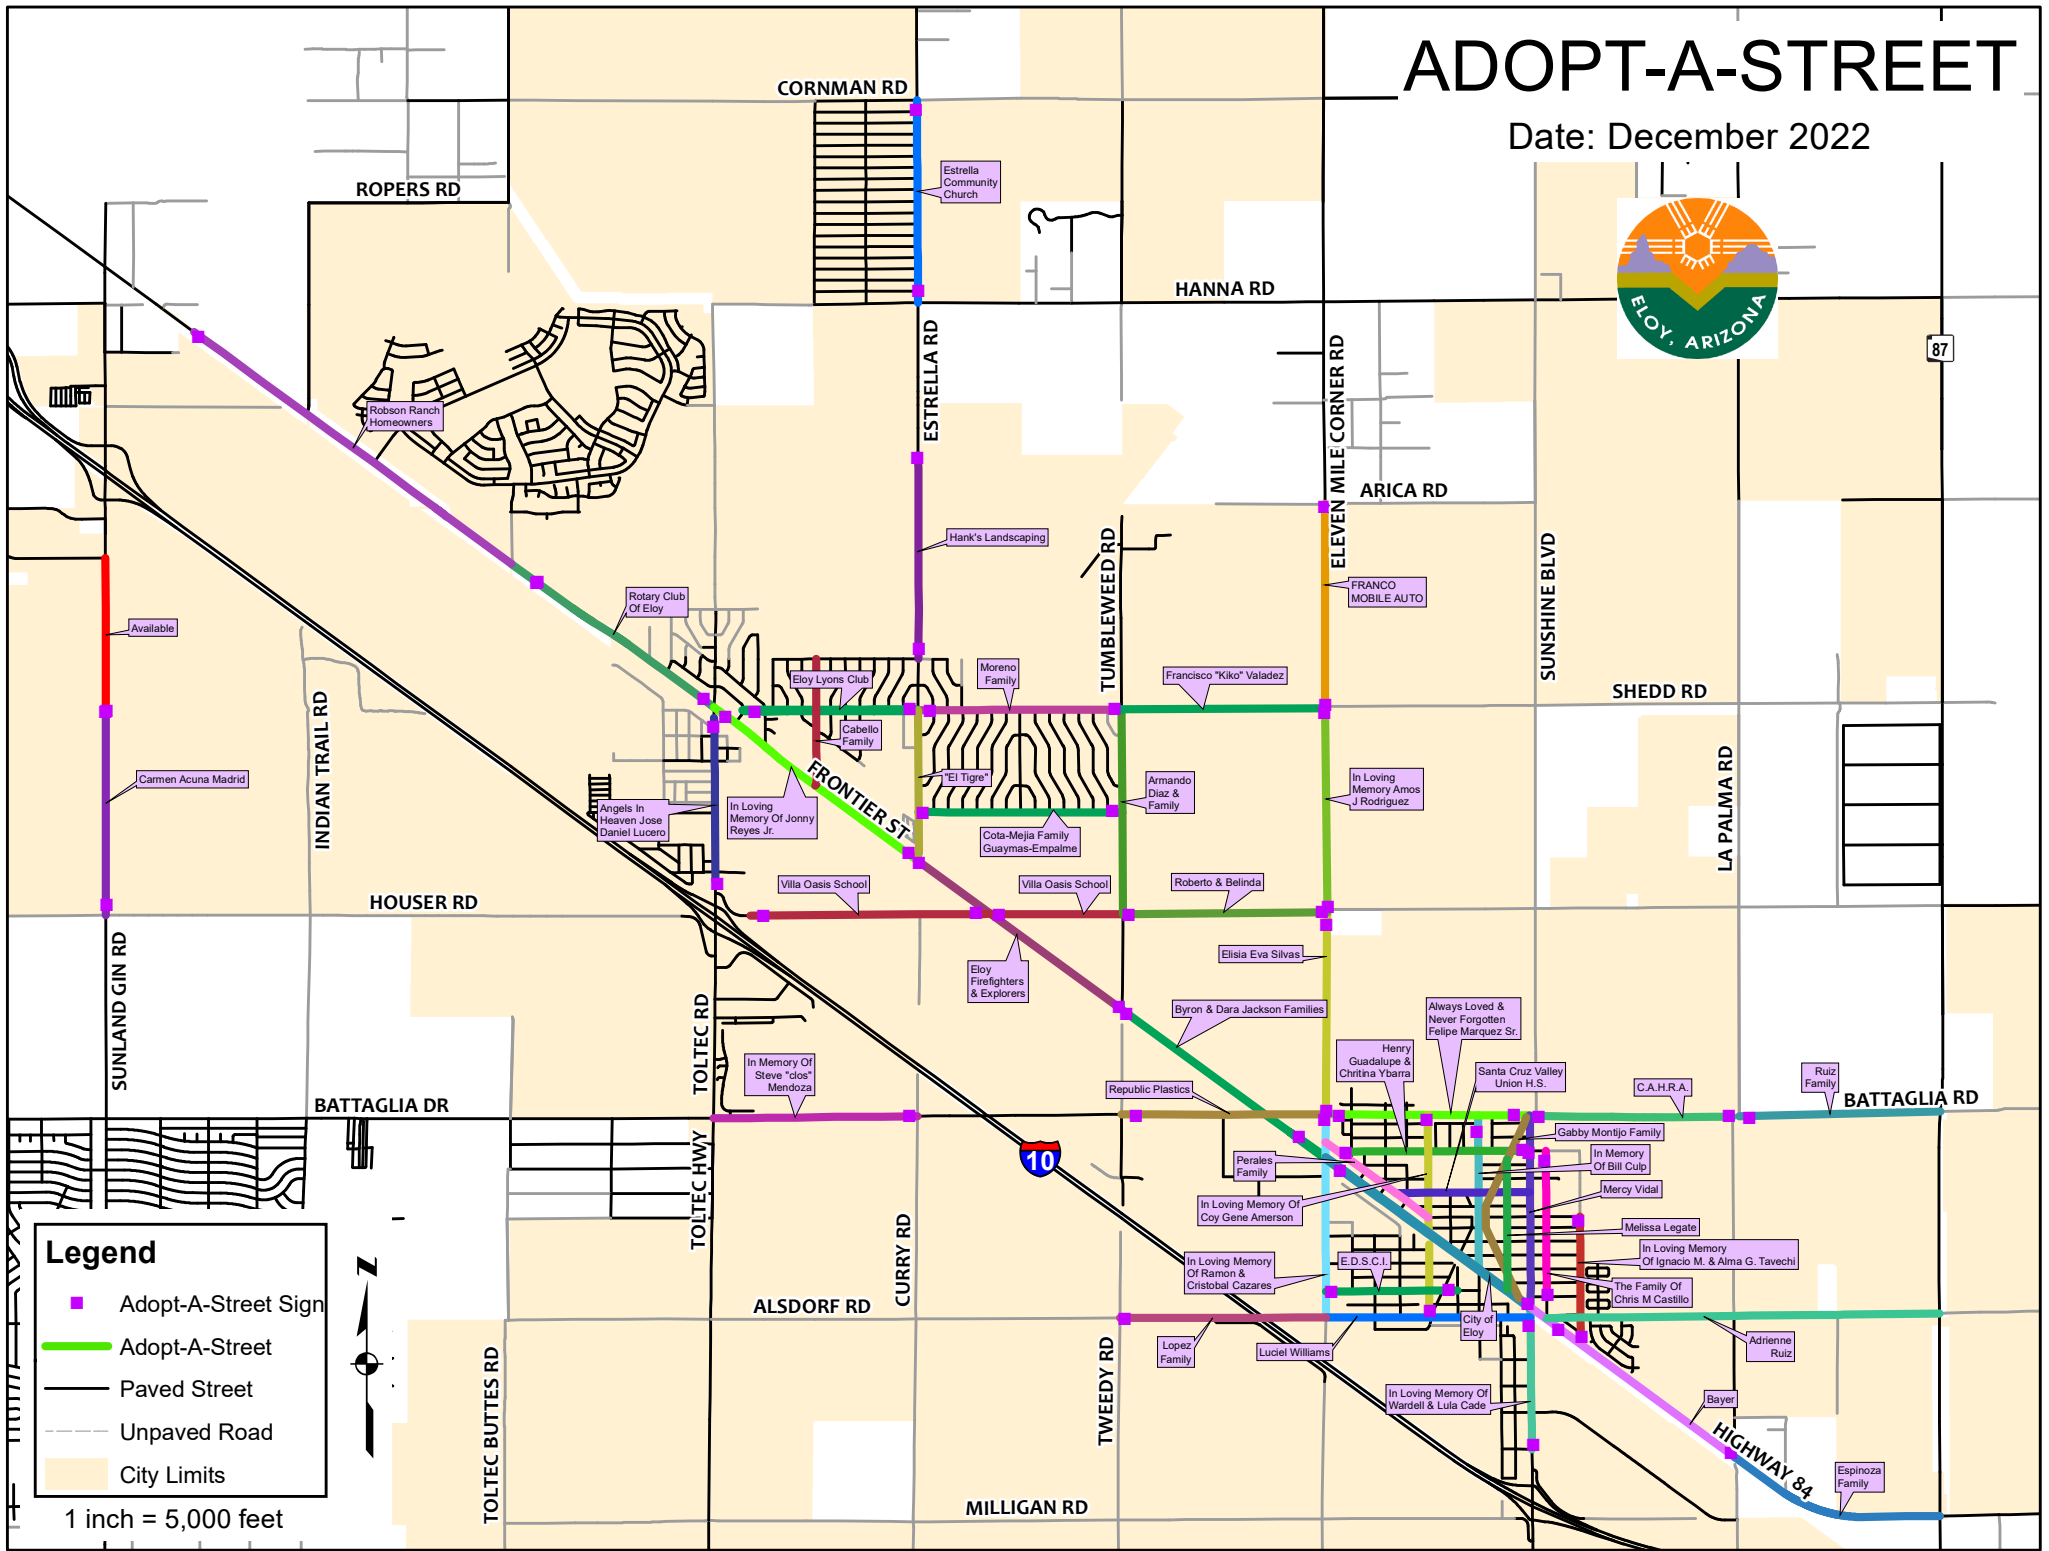

ADOPT-A-STREET

Date: December 2022

87

Legend

- Adopt-A-Street Sign
- Adopt-A-Street
- Paved Street
- - - Unpaved Road
- City Limits

1 inch = 5,000 feet